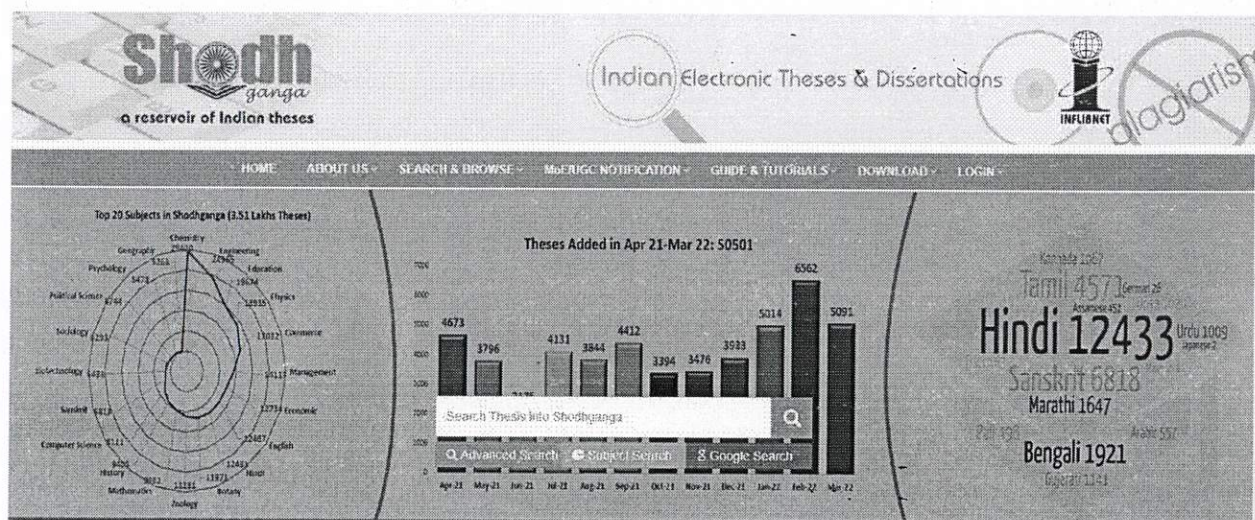

Criterion No. 4

OER - Open Access Repository

SHODHGANGA

Last date for Theses submissions for NIRF purposes is ext

THESES 428494	SYNOPSIS 9721	MRP/PDFs/Fellowships Reports 61
-------------------------	-------------------------	-------------------------------------------

About Shodhganga

A reservoir of Indian Theses

The Shodhganga@INFLIBNET Centre provides a platform for research students to deposit their Ph.D. theses and make it available to the entire scholarly community in open access. The repository has the ability to capture, index, store, disseminate and preserve ETDs submitted by the researchers [Read More]