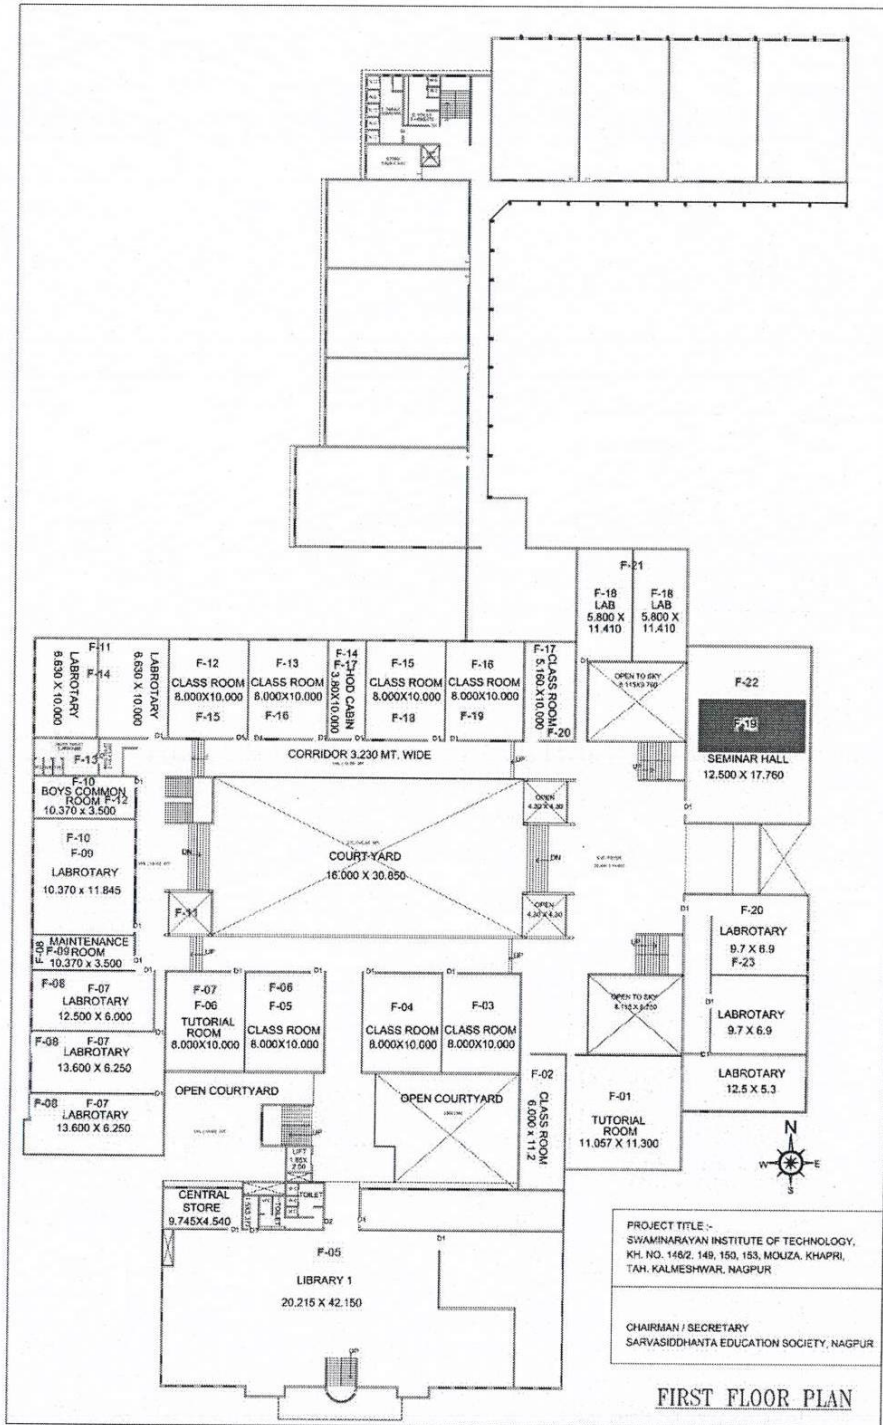

Criterion No. 4

ICT Based Seminar Hall (F - 22)

Seminar Hall.

Equipped with Projector, Sound System, Computer and wi-fi.

INTERNAL ALTERATION PLAN

Dr.
Principal
 Swaminarayan Siddhanta Institute
 of Technology, Kalmeshwar,
 Dist. Nagpur-441501