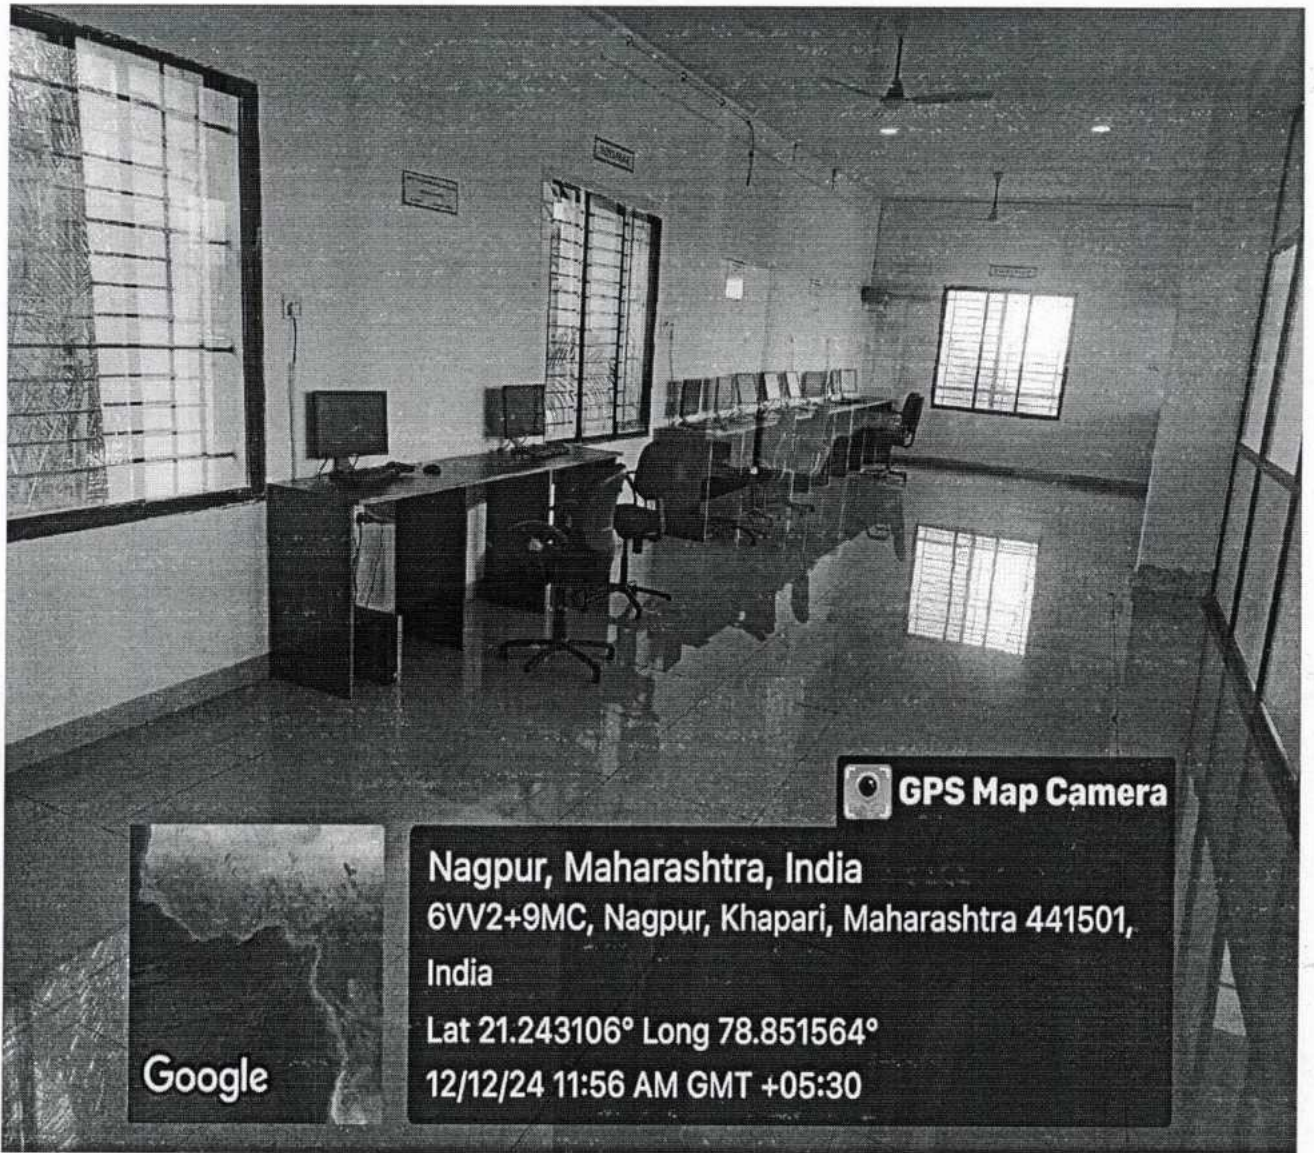

SMART CLASS ROOM

Principal
Swaminarayan Siddhanta Institute
of Technology, Kainieshwar,
Dist. Nagpur-441501

NETWORK RACK AND WI-FIFACILITY IN LIBRARY

LIBRARY SERVER

Principal
Swaminarayan Siddhanta Institute
of Technology, Kaimeshwar,
Dist. Nagpur-441501